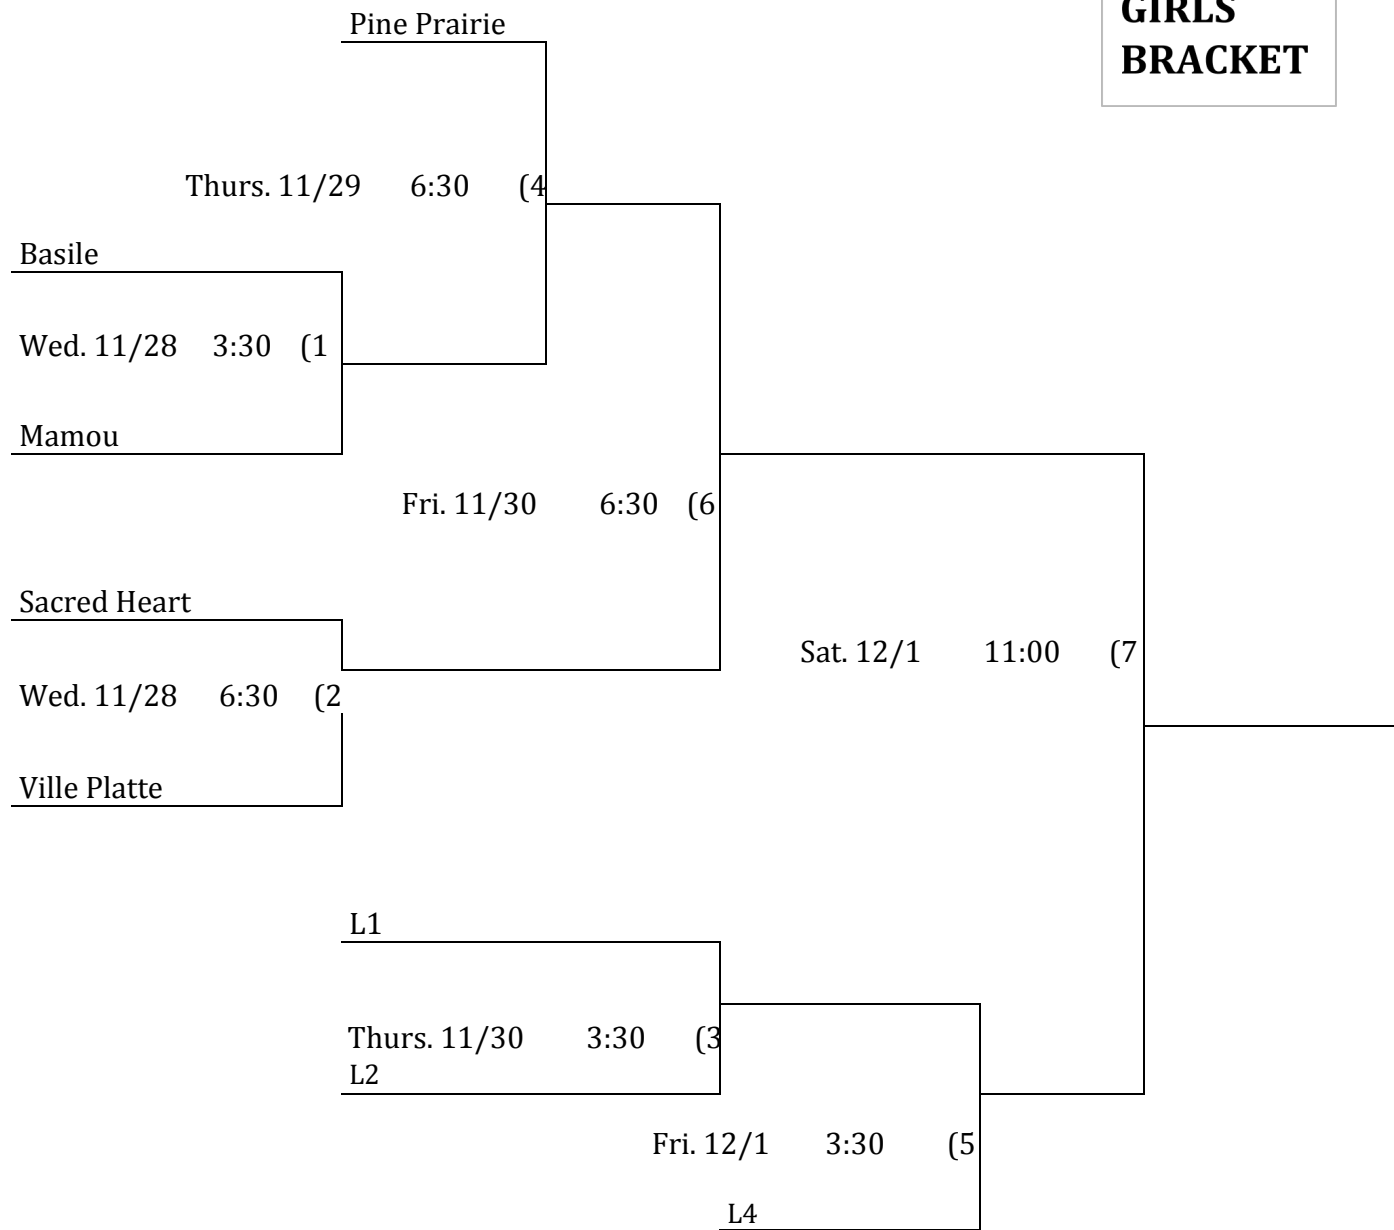

Evangeline Parish High School Tournament

November 28-December 1, 2018

Hosted by: Sacred Heart

GIRLS BRACKET

**Teams Listed on the bottom of the bracket are the home team and wear white/light jerseys. Team on top wears dark (away) jerseys.

**Admission: \$6.00